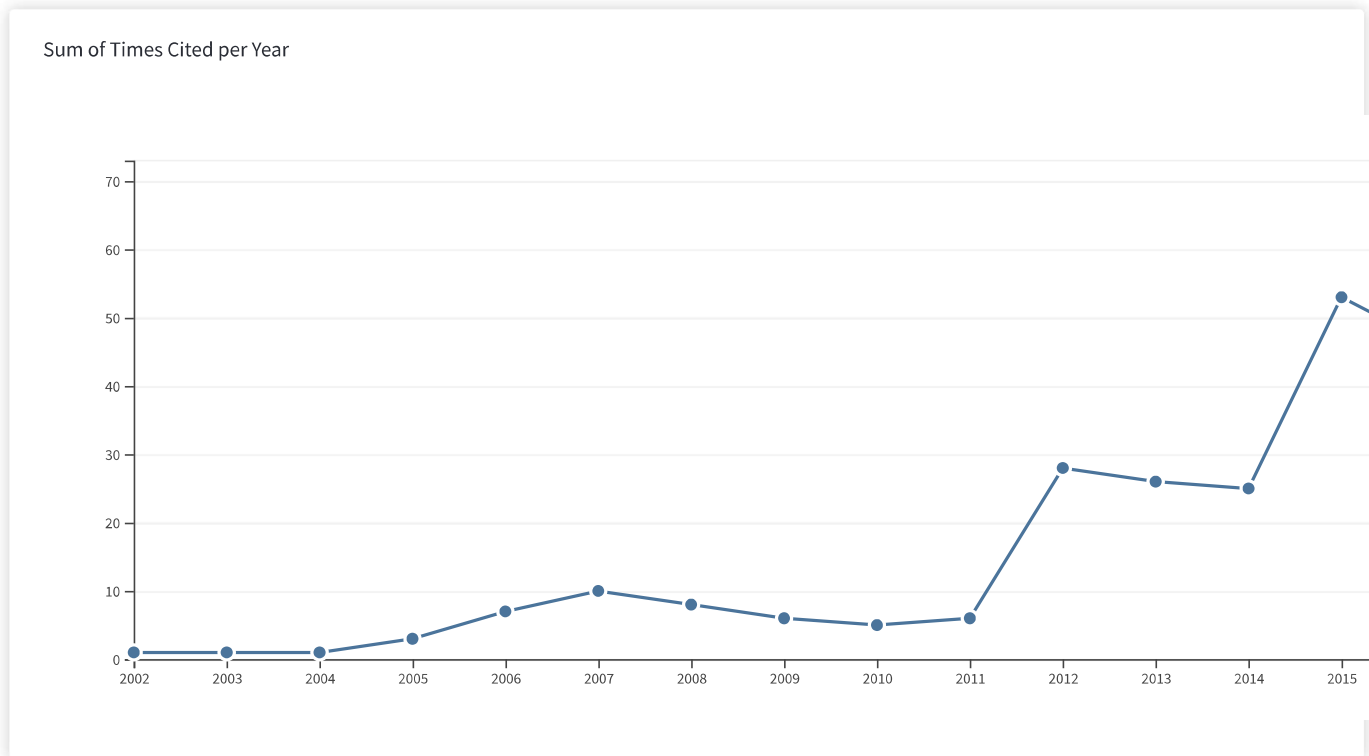

Web of Science

Search Search Results Tools Searches and alerts Search History Marked List

Citation report for 85 results from Web of Science Core Collection between 1975 and 2019 Go

You searched for: AUTHOR: (albu f.) ...More

This report reflects citations to source items indexed within Web of Science Core Collection. Perform a Cited Reference Search to include citations to items not indexed within Web of Science Core Collection.

Export Data: Save to Excel File

Total Publications 85 Analyze 1999 2018	<i>h</i>-index 13 Average citations per item 4.34	Sum of Times Cited 369 Without self citations 223	Citing articles 215 Analyze Without self citations 167 Analyze

Sort by: Times Cited Date More

1 of 9

How are these totals calculated?

2015 2016 2017 2018 2019 Total Average Citations